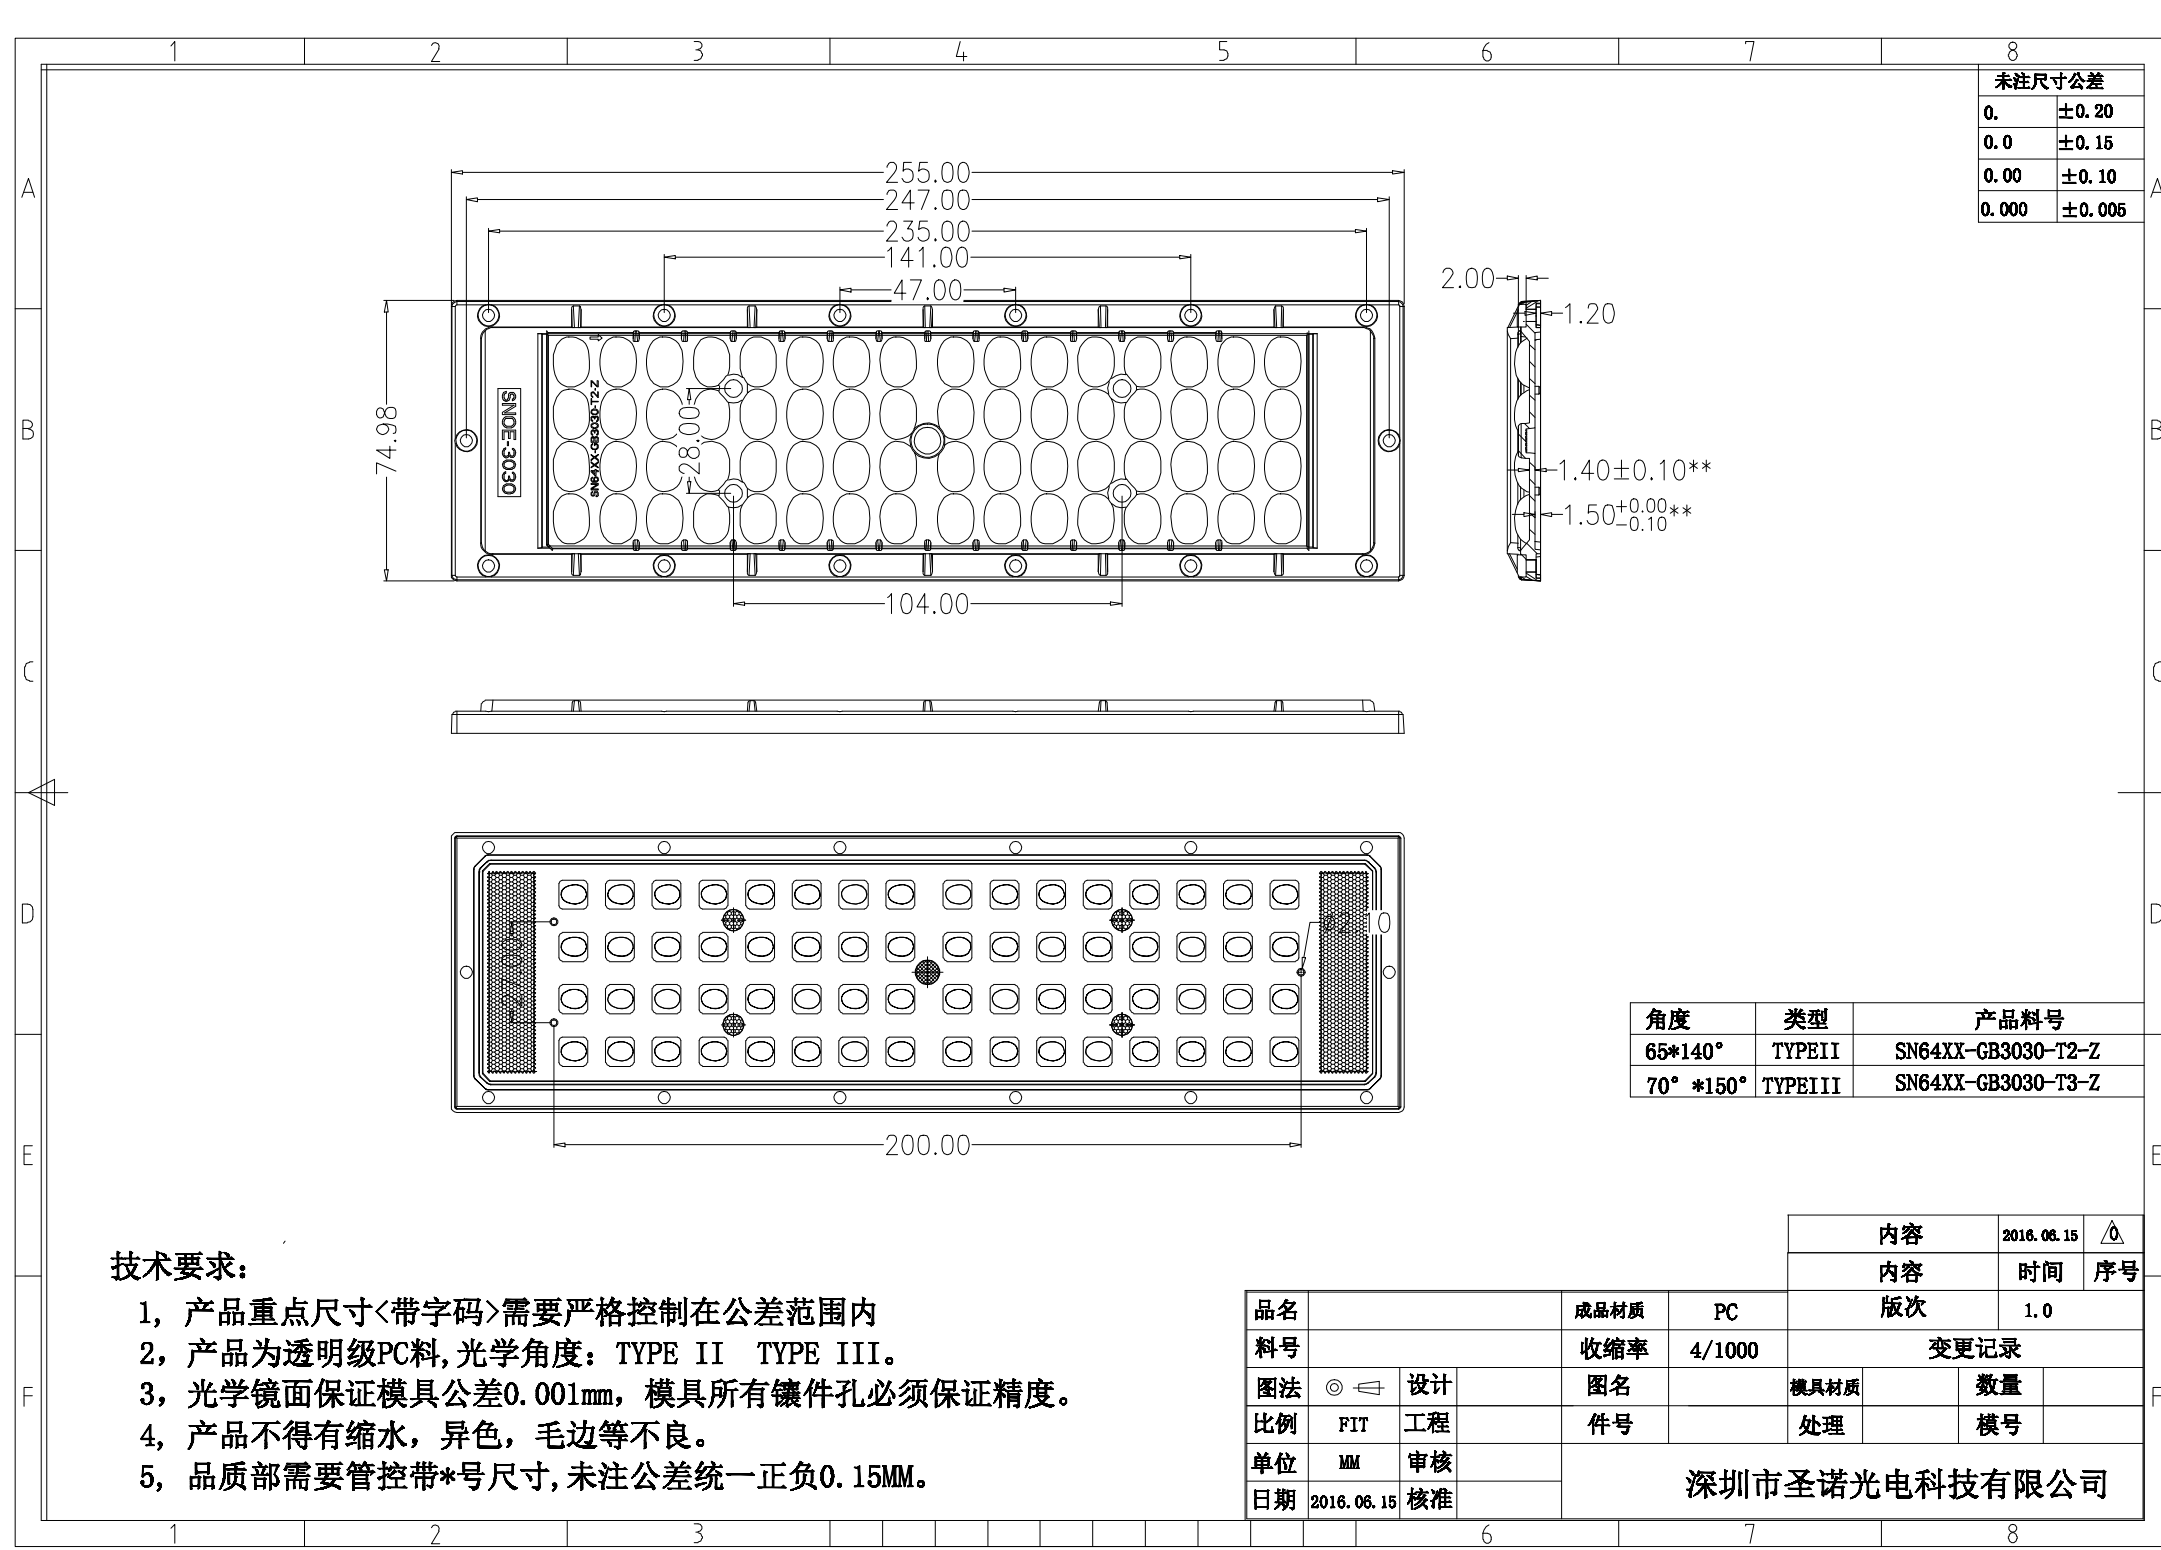

产品信息 | Product information

品牌|Brand: SNOE

产品灯珠颗粒|Led number: 64

产品编号|Production number: SN64XX-GB3030-XX-Z

产品匹配LED|Matching LED: 3030 LED

产品光束角度|Angle: TYPE II/TYPE III

产品材质|Material: PC

产品尺寸|Dimension: 255.0*75.0MM

产品透光率|Transmittance: 92%

Product number	Unit lens number	Product dimension	LED number	Optical angle
SN64XX-GB3030-T2-Z	64 lens	255.0*75.0 MM	64	TYPE II
SN64XX-GB3030-T3-Z	64 lens	255.0*75.0 MM	64	TYPE III

产品尺寸 | Dimension

配光曲线图 | Optical type

产品图 | Product picture