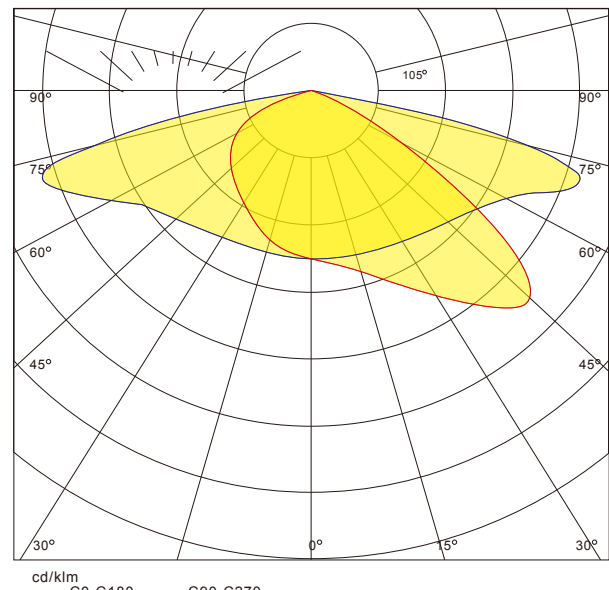

产品信息 | Product information

品牌|Brand: SNOE

产品灯珠颗粒|Led number: 64

产品编号|Production number: SN64XX-GB3030-XX-Z

产品匹配LED|Matching LED: 3030 LED

产品光束角度|Angle: TYPE II/TYPE III

产品材质|Material: PC

产品尺寸|Dimension: 255.0*75.0MM

产品透光率|Transmittance: 92%

Product number	Unit lens number	Product dimension	LED number	Optical angle
SN64XX-GB3030-T2-Z	64 lens	255.0*75.0 MM	64	TYPE II
SN64XX-GB3030-T3-Z	64 lens	255.0*75.0 MM	64	TYPE III

产品尺寸 | Dimension

配光曲线图 | Optical type

产品图 | Product picture