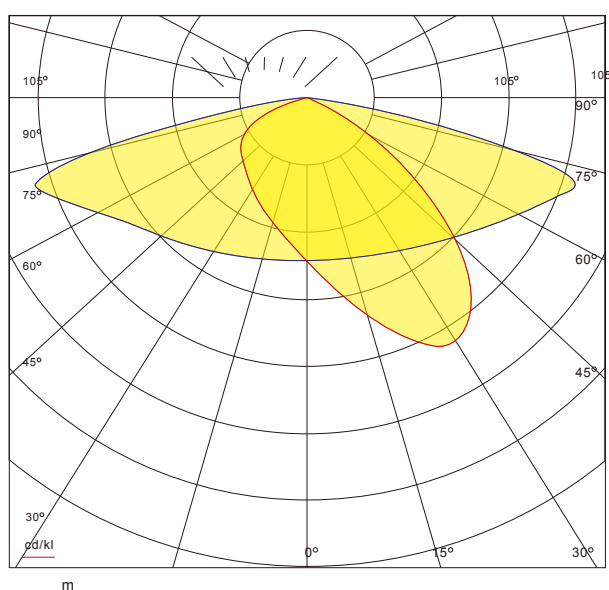

产品信息 | Product information

品牌|Brand: SNOE

产品灯珠颗粒|Led number: 64

产品编号|Production number: SN64XX-GB3030-XX-Z

产品匹配LED|Matching LED: 3030 LED

产品光束角度|Angle: TYPE II/TYPE III

产品材质|Material: PC

产品尺寸|Dimension: 255.0*75.0MM

产品透光率|Transmittance: 92%

Product number	Unit lens number	Product dimension	LED number	Optical angle
SN64XX-GB3030-T2-Z	64 lens	255.0*75.0 MM	64	TYPE II
SN64XX-GB3030-T3-Z	64 lens	255.0*75.0 MM	64	TYPE III

产品尺寸 | Dimension

配光曲线图 | Optical type

产品图 | Product picture